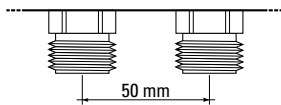

Type 2 Topway FM Single Bar

1 - 1 1/4" Flow Manifold with Flowmeter Commissioning Valves

Description	Ways	Pcs/Pack	Code	Unit Price £
1"	2	1	01298120	43.89
1"	3	1	01298122	56.22
1"	4	1	01298124	69.57
1"	5	1	01298126	82.07
1"	6	1	01298128	94.27
1"	7	1	01298130	107.80
1"	8	1	01298132	120.10
1"	9	1	01298134	137.10
1"	10	1	01298136	150.90
1"	11	1	01298138	163.30
1"	12	1	01298140	175.60
1 1/4"	4	1	01298364	79.05
1 1/4"	5	1	01298366	93.00
1 1/4"	6	1	01298368	106.90
1 1/4"	7	1	01298370	122.00
1 1/4"	8	1	01298372	135.80
1 1/4"	9	1	01298374	153.50
1 1/4"	10	1	01298376	169.00
1 1/4"	11	1	01298378	182.80
1 1/4"	12	1	01298380	196.70

Flow rail has a red sleeved 0-4 l/min double regulating flow meter per circuit. that allows individual circuit flow regulation and isolation with visual flow indication.

This rail comes complete with an integrated 1/2" FBSP hole on the upper and lower side, ready for drain/fill valves or air vents.

Outlet connections are 24x19 thread for use with Emmeti monoblocco connectors, see section 9, Manifold Accessories.

For MLCP (MultiLayer Composite Pipe) and press fittings to accompany this range please see section 1 Gerpex.