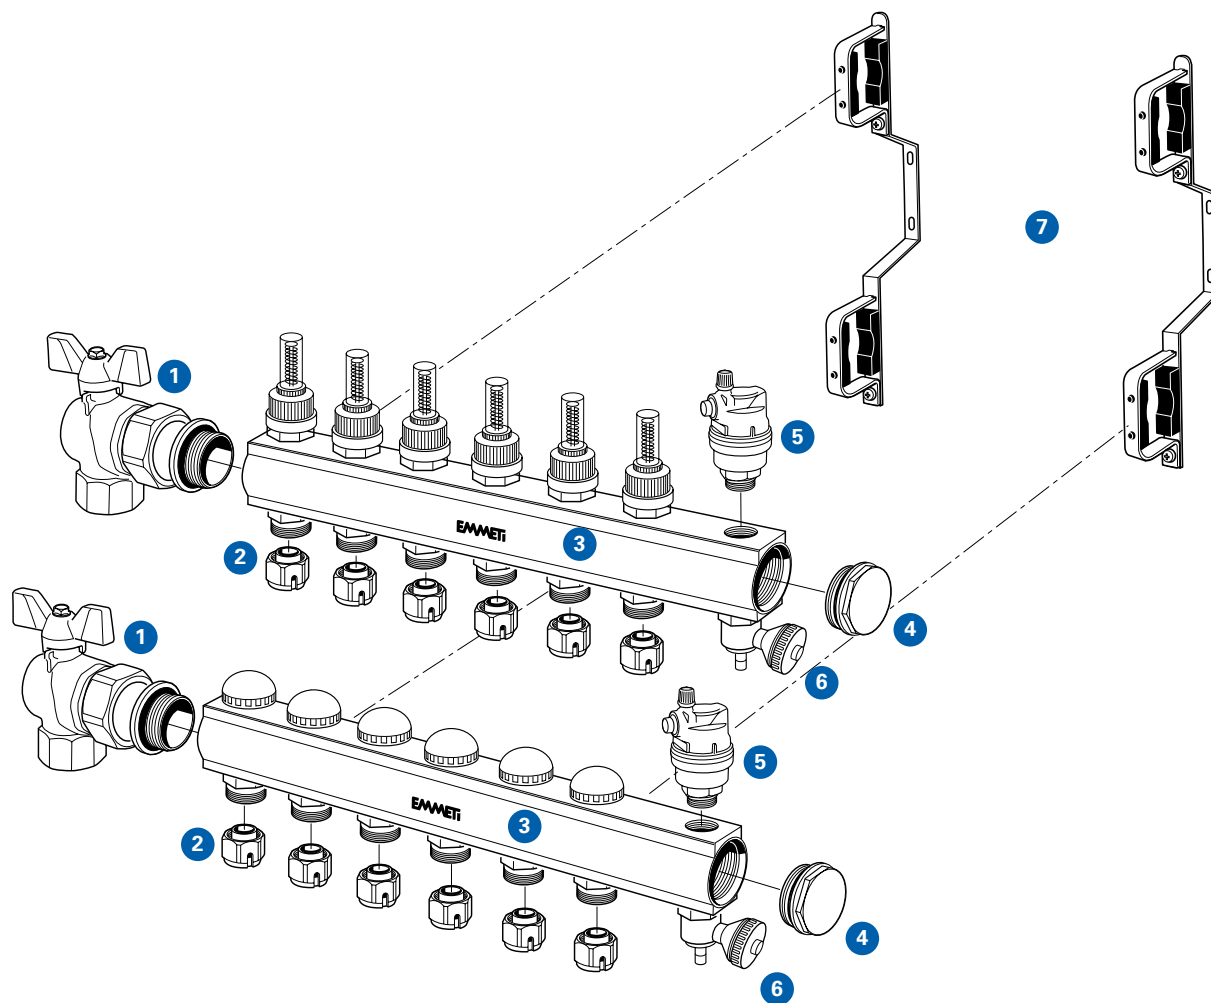

Flow rail has a red sleeved 0-4 l/min double regulating flow meter per circuit. that allows individual circuit flow regulation and isolation with visual flow indication.

This rail comes complete with an integrated 1/2" FBSP hole on the upper and lower side, ready for drain/fill valves or air vents.

Outlet connections are 24x19 thread for use with Emmeti monoblocco connectors, see section 9, Manifold Accessories.

For MLCP (MultiLayer Composite Pipe) and press fittings to accompany this range please see section 1 Gerpex.

For plastic or metal mounting brackets, blanking plugs, manual or automatic air vents, drain fill valves and ball valves as shown in the schematic overleaf please refer to the following sections; section 9 Manifold Accessories and section 16 Ball Valves.

1 Ball Valves
A range of 1" and 1 1/4" Ball Valves are available. For the complete range please refer to section 16 'Ball Valves' or visit our website www.emmeti.co.uk

2 Monoblocco Connectors
A range of Monoblocco connectors are available to suit pipe sizes 10mm - 20mm, and different pipe types PB, PE-X, PE-RT, MLCP and Copper. For the complete range please refer to section 9 'Manifold Accessories' or visit our website www.emmeti.co.uk