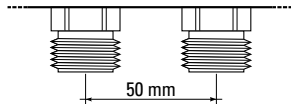

**Type 2 Topway LS Single Bar**

**1" - 1 1/4" Flow Manifold Bar with Lockshield Commissioning Valves**

| Description | Ways | Pcs/Pack | Code     | Unit Price £ |
|-------------|------|----------|----------|--------------|
| 1"          | 2    | 1        | 01298620 | 42.02        |
| 1"          | 3    | 1        | 01298622 | 52.43        |
| 1"          | 4    | 1        | 01298624 | 64.08        |
| 1"          | 5    | 1        | 01298626 | 74.76        |
| 1"          | 6    | 1        | 01298628 | 85.09        |
| 1"          | 7    | 1        | 01298630 | 96.70        |
| 1"          | 8    | 1        | 01298632 | 107.20       |
| 1"          | 9    | 1        | 01298634 | 122.30       |
| 1"          | 10   | 1        | 01298636 | 134.40       |
| 1"          | 11   | 1        | 01298638 | 144.90       |
| 1"          | 12   | 1        | 01298640 | 155.40       |
| 1 1/4"      | 4    | 1        | 01298864 | 73.35        |
| 1 1/4"      | 5    | 1        | 01298866 | 85.30        |
| 1 1/4"      | 6    | 1        | 01298868 | 97.67        |
| 1 1/4"      | 7    | 1        | 01298870 | 111.00       |
| 1 1/4"      | 8    | 1        | 01298872 | 122.90       |
| 1 1/4"      | 9    | 1        | 01298874 | 138.80       |
| 1 1/4"      | 10   | 1        | 01298876 | 152.40       |
| 1 1/4"      | 11   | 1        | 01298878 | 164.40       |
| 1 1/4"      | 12   | 1        | 01298880 | 176.60       |

Flow rail has a red capped double regulating lockshield per circuit that allows individual circuit flow regulation and isolation. This rail comes complete with an integrated 1/2" FBSP hole on the upper and lower side, ready for drain/fill valves or air vents.

Outlet connections are 24x19 thread for use with Emmeti monoblocco connectors, see section 9, Manifold Accessories.

For MLCP (MultiLayer Composite Pipe) and press fittings to accompany this range please see section 1 Gerpex.