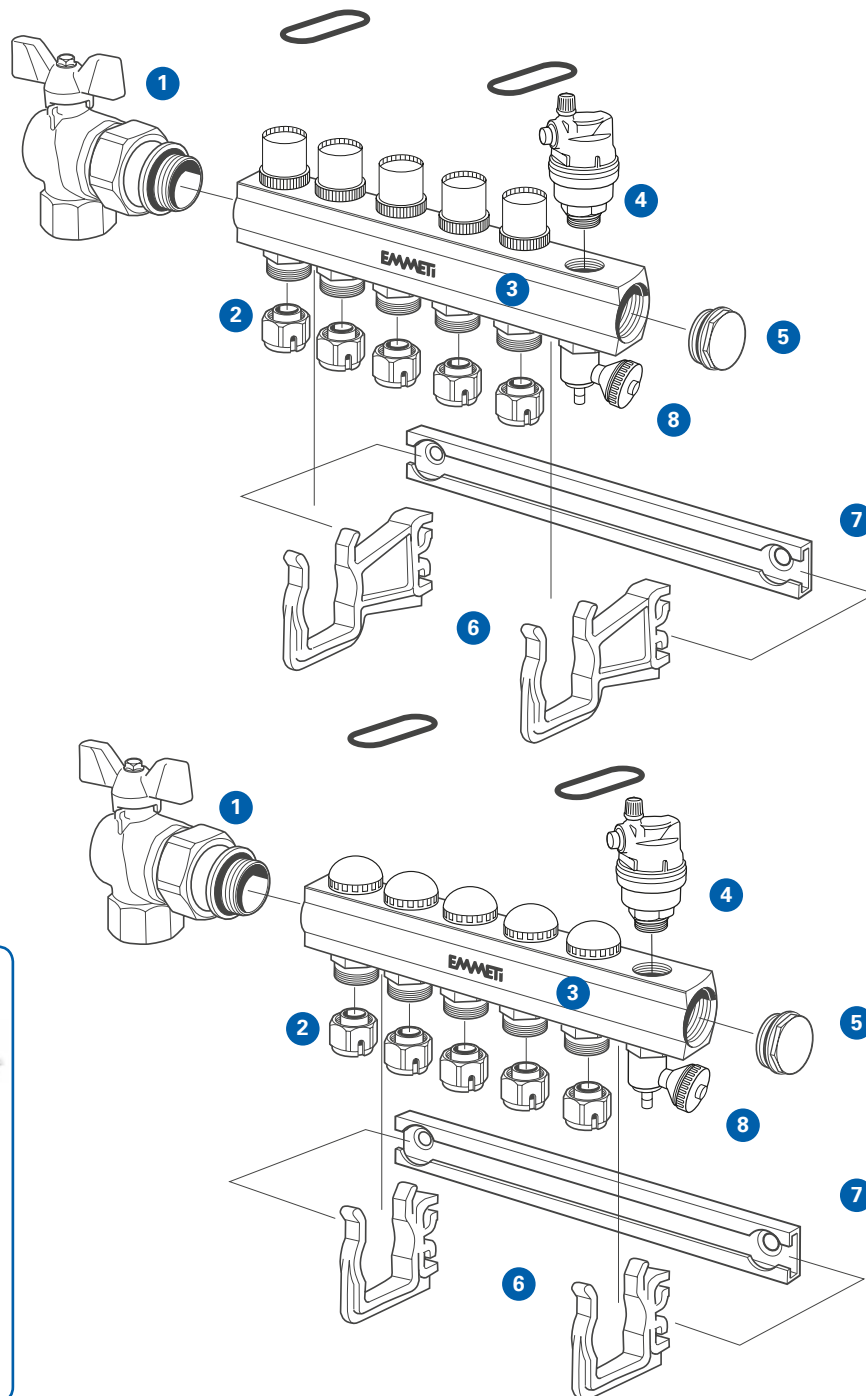

Price List 2017

Type 2 Topway LS Single Bar and Type 2 Topway ETB Single Bar

1" - 1 1/4" Flow and Return Manifold Bars with Accessories and Mounting Option

Additional Bracket Options

Single Metal Brackets

(Sold in pairs)

Code 90011510 - 1"

Code 90011520 - 1 1/4"

Double Metal Brackets

(Sold in pairs)

Code 90011570 - 1" 210mm

Code 90011580 - 1 1/4" 210mm

Code 90011540 1" 200mm

Code 90011550 1 1/4" 200mm

1 Ball Valves (Optional)

A range of 1" and 1 1/4" Ball Valves are available. For the complete range please refer to section 16 'Ball Valves' or visit our website www.emmeti.co.uk

2 Monoblocco Connectors

A range of Monoblocco connectors are available to suit pipe sizes 10mm - 20mm, and different pipe types PB, PE-X, PE-RT, MLCP and Copper. For the complete range please refer to section 9 'Manifold Accessories' or visit our website www.emmeti.co.uk

3 Manifold

1" Type 2 Topway LS Single Bar
Code 01298620 2-way to 01298640 12-way

1 1/4" Type 2 Topway LS Single Bar
Code 01298864 4-way to 01298880 12-way

1" Type 2 Topway ETB Single Bar
Code 01293890 2-way to 01293910 12-way

1 1/4" Type 2 Topway ETB Single Bar
Code 01294694 4-way to 01294710 12-way

4 Automatic Air Vent

Code 00400004 Tecno-Varia auto air vent 1/2"

Manual Air Vent
Code 00410021 1/2"

Blanking Plug
Code 90004930 1/2" M with O-ring seal

5 Blanking Plug

Code 90004830
1" M with O-ring seal
Code 90005070
1 1/4" M with O-ring seal

6 Plastic Bracket Supports

Code 01302130 1"

Sold in boxes of 10 pairs.

7 Aluminum Slider Rail

Order two per manifold or one 400mm slider rail as this can be snapped into two 200mm lengths by hand.
Code 01306400 400mm or
Code 01306398 200mm.

8 Drain Fill Valve

Code 90011790 1/2" with 3/4" hose connection