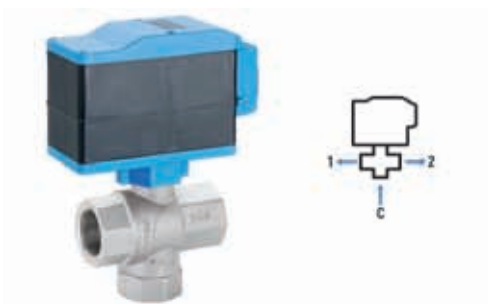

Modulo Plus 230 Vac deviatrice 3 vie filetto Femmina Femmina
Modulo Plus 230 Vac 3 ways diverter, Female Female thread

Misura Size	Vie Ways	Pz. conf. Pcs. pack	Codice Code
1"1/4	3	1	01425740
1"1/2	3	1	01425742
2"	3	1	01425744